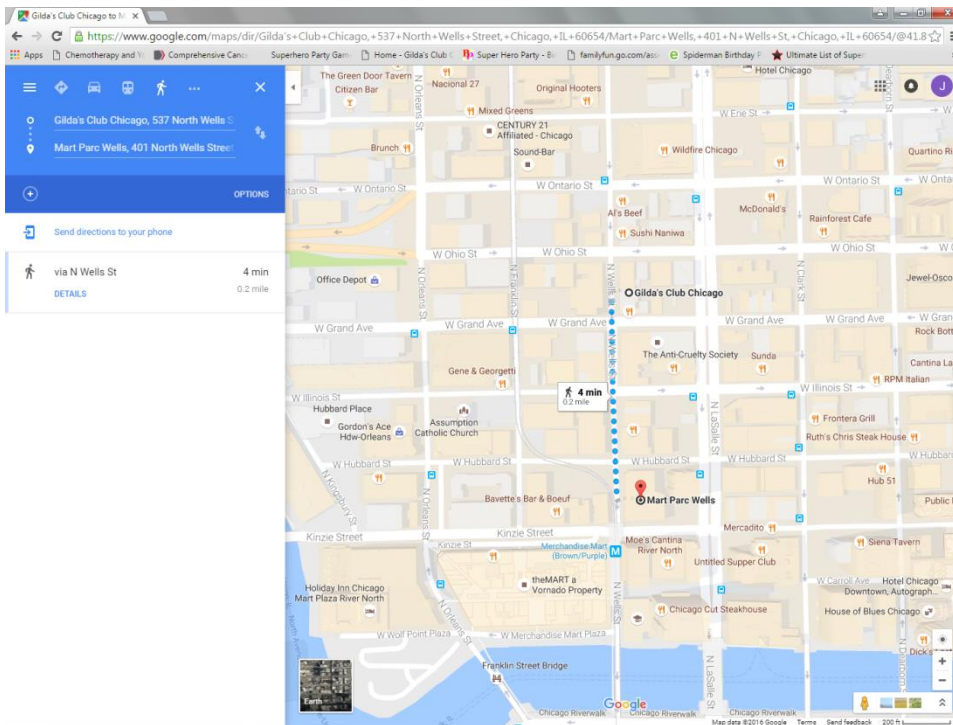

## Mart Parc Wells Self Park 401 North Wells St.

1. Please take a ticket, park your car, and proceed to the Clubhouse.
2. Ask for a parking sticker at the Club
3. Place your ticket with sticker in the machine for free parking on your way out of the garage (not in lobby).